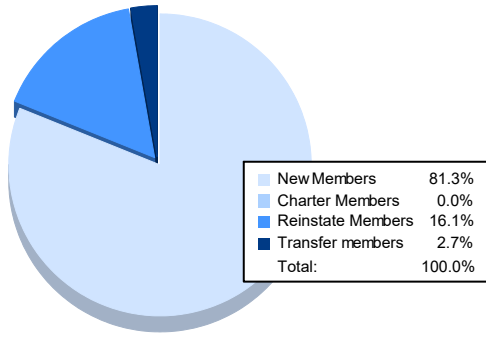

Year	New Clubs	Dropped Clubs	Gain/ Loss Clubs	New Members	Charter Members	Reinstate Members	Transfer Members	Total Member Added	Total Members Dropped	Gain/ Loss Members
2017-2018	0	2	-2	80	1	4	11	96	119	-23
2018-2019	0	0	0	68	0	7	0	75	116	-41
2019-2020	0	1	-1	68	0	2	2	72	82	-10
2020-2021	0	0	0	34	0	8	4	46	113	-67
2021-2022	0	1	-1	91	0	18	3	112	130	-18
<b>Average</b>	<b>0</b>	<b>1</b>	<b>-1</b>	<b>68</b>	<b>0</b>	<b>8</b>	<b>4</b>	<b>80</b>	<b>112</b>	<b>-32</b>

### Membership Composition June 2022 Cumulative