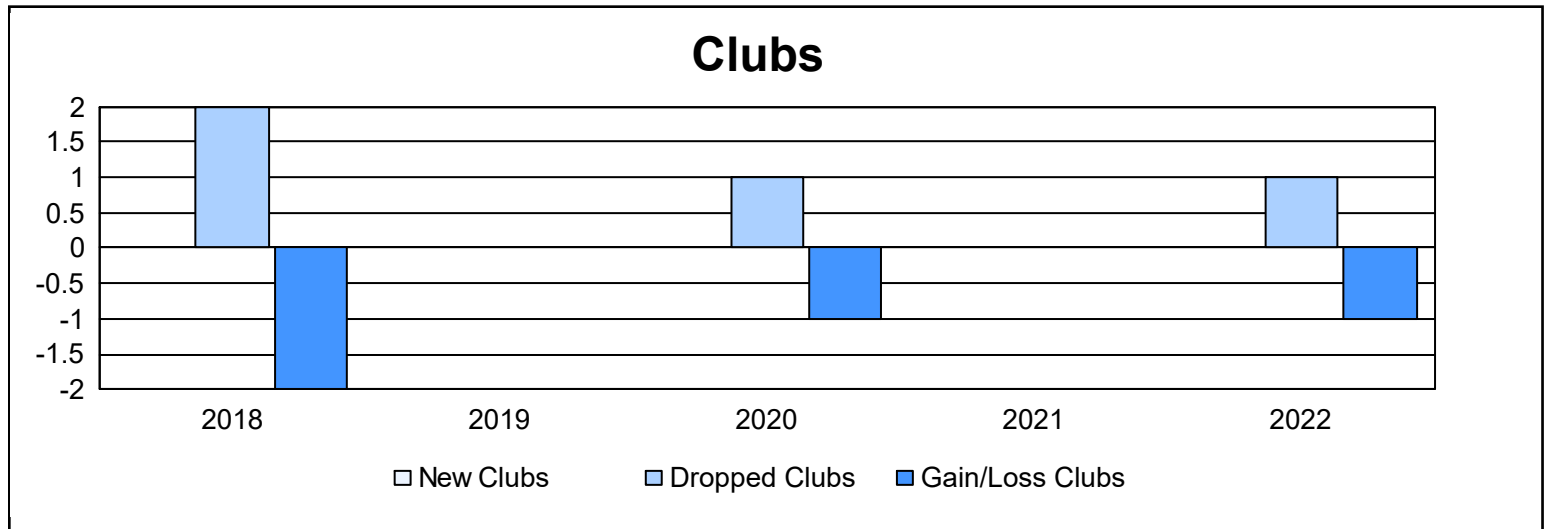

Year	New Clubs	Dropped Clubs	Gain/ Loss Clubs	New Members	Charter Members	Reinstate Members	Transfer Members	Total Member Added	Total Members Dropped	Gain/ Loss Members
2017-2018	0	2	-2	80	1	4	11	96	119	-23
2018-2019	0	0	0	68	0	7	0	75	116	-41
2019-2020	0	1	-1	68	0	2	2	72	82	-10
2020-2021	0	0	0	34	0	8	4	46	113	-67
2021-2022	0	1	-1	91	0	18	3	112	130	-18
<b>Average</b>	<b>0</b>	<b>1</b>	<b>-1</b>	<b>68</b>	<b>0</b>	<b>8</b>	<b>4</b>	<b>80</b>	<b>112</b>	<b>-32</b>

### Membership Composition June 2022 Cumulative