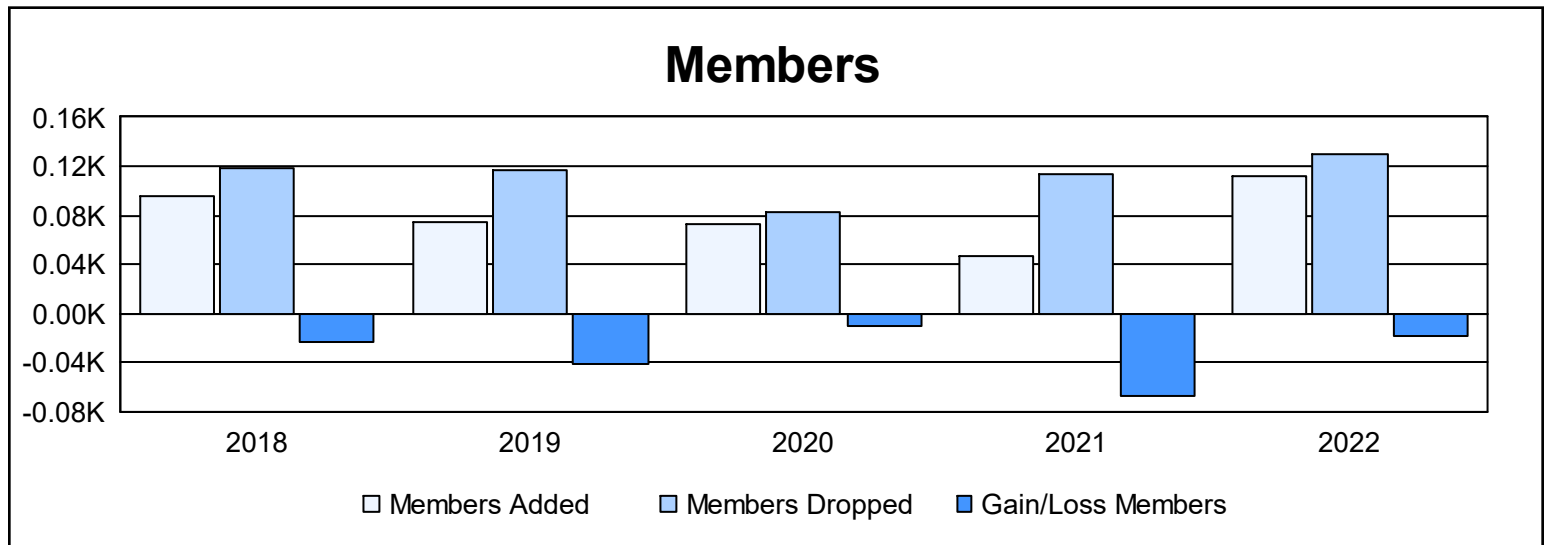

Year	New Clubs	Dropped Clubs	Gain/ Loss Clubs	New Members	Charter Members	Reinstate Members	Transfer Members	Total Member Added	Total Members Dropped	Gain/ Loss Members
2017-2018	0	2	-2	80	1	4	11	96	119	-23
2018-2019	0	0	0	68	0	7	0	75	116	-41
2019-2020	0	1	-1	68	0	2	2	72	82	-10
2020-2021	0	0	0	34	0	8	4	46	113	-67
2021-2022	0	1	-1	91	0	18	3	112	130	-18
<b>Average</b>	<b>0</b>	<b>1</b>	<b>-1</b>	<b>68</b>	<b>0</b>	<b>8</b>	<b>4</b>	<b>80</b>	<b>112</b>	<b>-32</b>

### Membership Composition June 2022 Cumulative